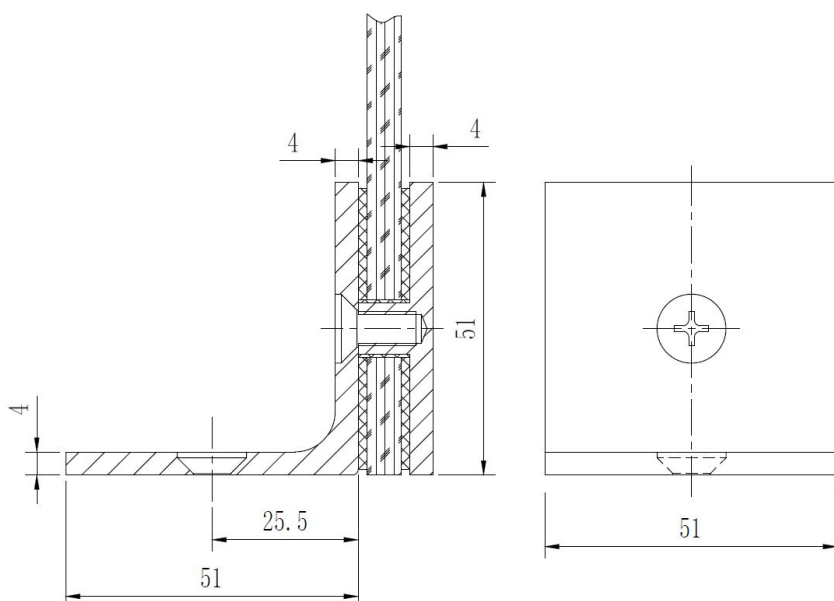

PRODUCT SHEET

Description:

Glass Clamp "Bern", 90DG, Black Finish, Glass/Wall, 51x51x17 mm Square Corners, 8-10mm Glass, Wall Mounted By $\varnothing$ 5mm Screw, Hole, GLass Mounted By $\varnothing$ 12mm Drilling, Brass Material

Item number:

15.23.700-4

Units	Box	Carton	HS Code	Barcode
Pcs.	1	20	8302419000	
				5704866514293

SISO A/S

Mileparken 11
DK-2740 Skovlunde
Denmark
VAT: DK 24786013

Phone +45 45 830 900

www.siso.dk
siso@siso.dk

Danske Bank
Nytorv Branch
Copenhagen
SWIFT: DABADKKK

Account no.
4180 3112 112936
IBAN Account
DK7230003112112936